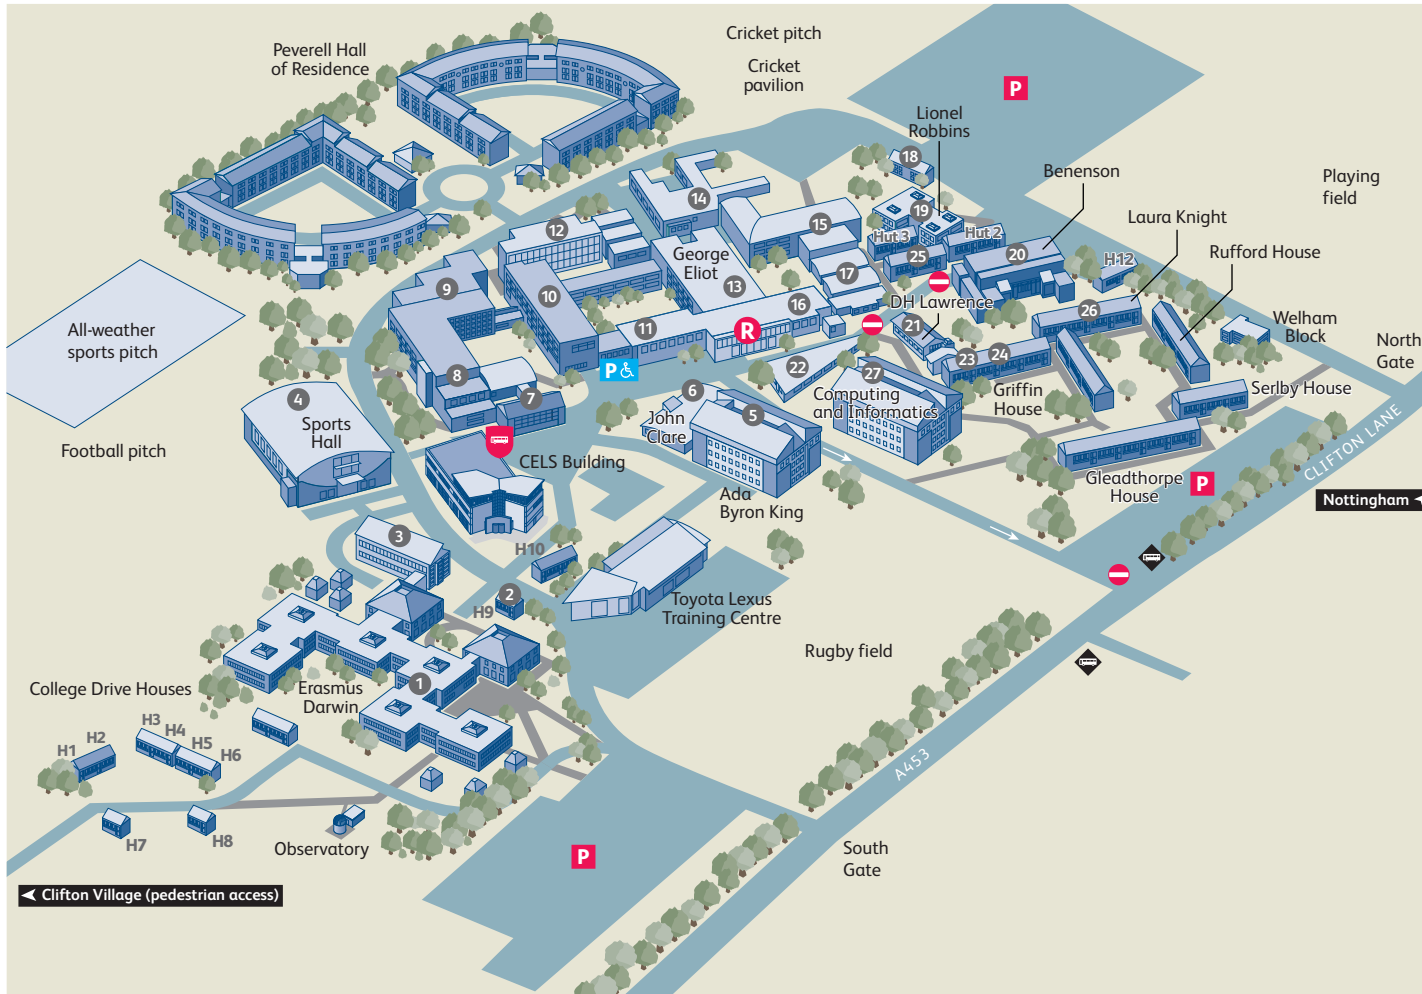

Clifton campus

- One-way
- Pedestrian walkway
- General parking
- Disabled parking
- Main reception
- Bus stops
- Unilink bus stop
- No entry

- Accommodation Services **11**
- Audio Visual Services **10**
- Bank **21**
- Bookshop **22**
- Café Eliot **13**
- Careers Service **15**
- School of Biomedical and Natural Sciences Catalysis and Nanoscience Laboratory **18**
- Centre for Asia-Pacific Studies **16**
- Central IT Resources **10**
- Finance Office **15**
- Fitness Gym **7 20**

- Health Centre (Clifton) **15**
- Imaging & Display Research Facility **2**
- K Block **23**
- Language Centre **12**
- Lecture Theatres **6 8 11 12**
- Library **9**
- Main Hall **16**
- Maintenance **14**
- Media Wing **17**
- Muslim Prayer Facilities **25**
- Reprographics **11**
- Sports Hall **4**

- Squash Courts **7**
- Student Support Services **15**
- Supermarket **21**
- The Point Bar and Diner **20**
- Students' Union **20**
- Students' Union Bar **20**
- Students' Union Fitness Gym **20**

- Schools
- School of Arts and Humanities (Also see City site map) **1 12 13 17 24 25**
- School of Biomedical and Natural Sciences **1 8**
- School of Computing and Informatics **2 27**
- School of Education **5 19**